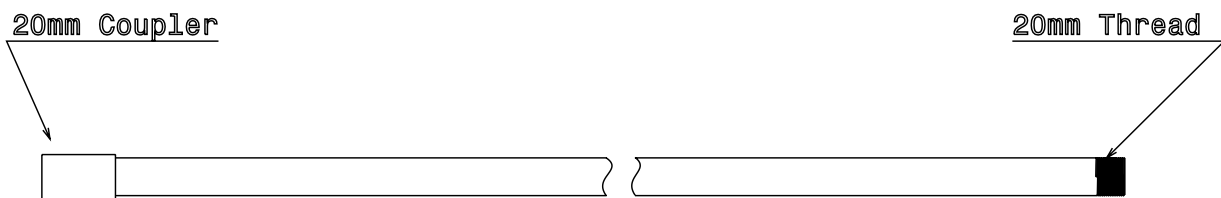

PRODUCT CODE: GCP20/3
ELECTRICAL CONDUIT TUBE

DESCRIPTION

20mm x 3mtr Conduit Length

FINISH

Pre Galvanised

MATERIAL

Steel

PACKAGING

Inner bundle qty 8 lengths / Master bundle qty 400 lengths

ADDITIONAL NOTES

Threaded on both ends and supplied complete with one coupler

Isometric view
Scale: 1:3

Front view
Scale: 1:3